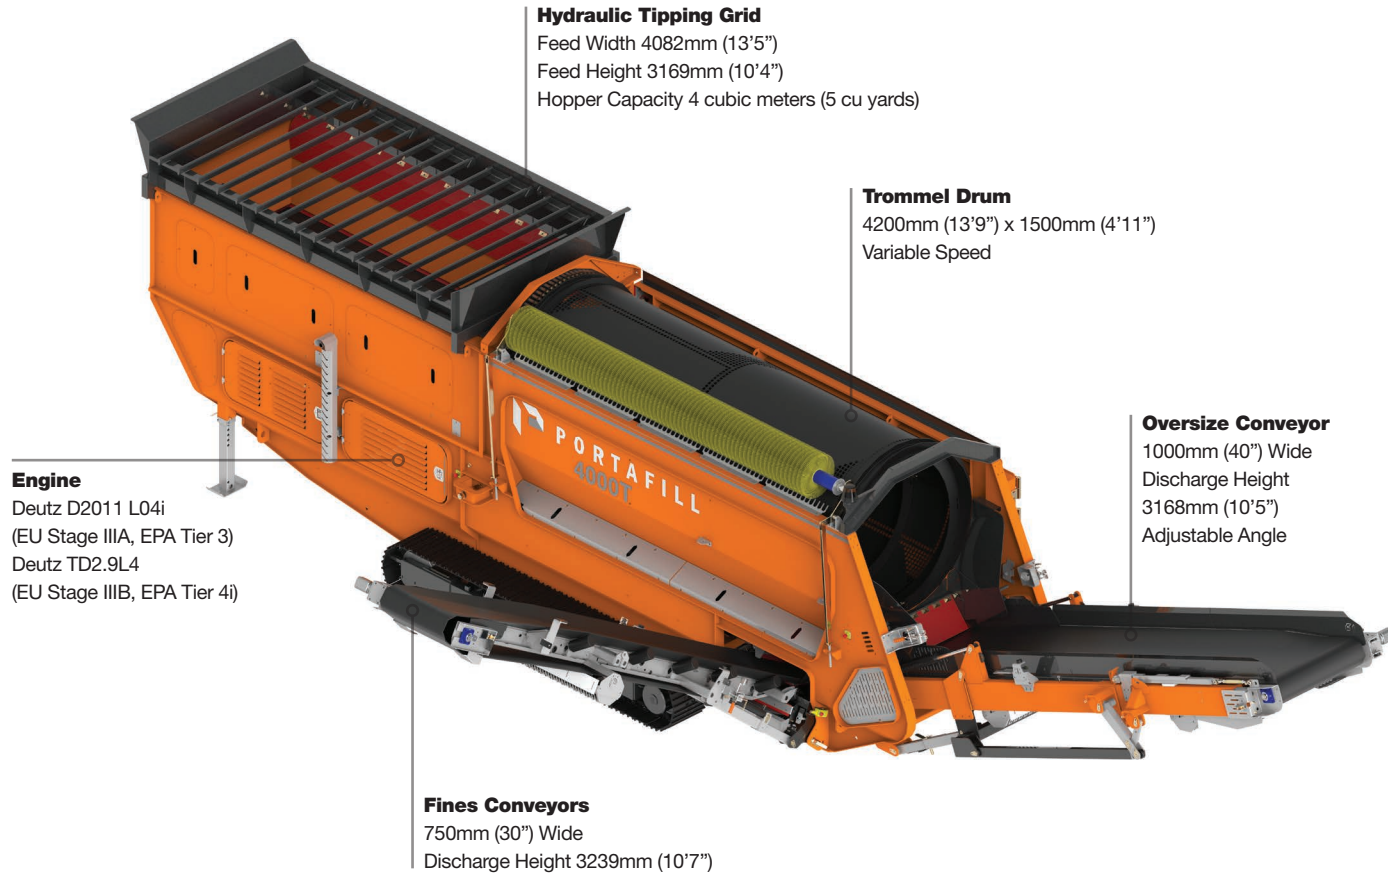

PORTAFILL

PORTAFILL 4000T

The Portafill 4000T is the tracked version of the popular 4000W trommel. Ideal for screening soil, compost, wood, landfill waste, light rubble and a variety of other suitable material. The 4000T has a tracked undercarriage and can easily move around site.

Features

- Quick change drum to screen different fractions
- Hydraulically folding wing and product conveyors for easy set up and tear down.
- Easy access to engine and hydraulics for servicing and maintenance
- Self-cleaning drum action

Transport		Working	
Width	2.4m (7'8")	Width	6.2m (20'5")
Length	10.2m (33'9")	Length	13.3m (43'8")
Height	3.4m (11'3")	Height	3.1m (10'5")
Weight	14,300kgs		
	31,500lbs		

Portafill International Ltd, Dungannon Business Park,
Killyliss Road, Dungannon, Co Tyrone, BT70 1RP
T: 44 (0)28 8772 3505 | reception@portafill.com | www.portafill.com

All dimensions and weights are approximate. Subject to change without notice.

PORTAFILL 4000T